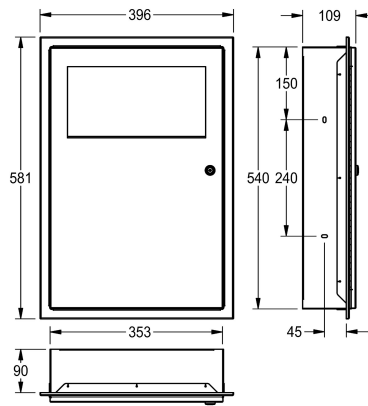

KWC RODAN

Waste bin for recessed mounting

Modell-Linie: RODAN | RODX604E

Accessories | Waste bins

KWC-No.

2000101347

Capacity approx. 16 litres, dimensions 396 x 581 x 109 mm (W x H x D)

2000101348

Capacity approx. 45 litres, dimensions 535 x 750 x 153 mm (W x H x D)

overall width

395 mm

535 mm

Waste bin for recessed mounting, stainless steel, surface satin finished, material thickness 0.8 mm, folding self closing lid, with integrated bag holder, cylinder lock with KWC standard key, includes stainless steel screws and dowels.

Capacity approx. 13 liters
Dimensions 396 x 581 x 109 mm (W x H x D)

Technical Data

bag holder

yes

filling volume

13 Liter

lid

yes

overall depth

110 mm

overall height

580 mm

overall width

395 mm

surface finish

satin finished