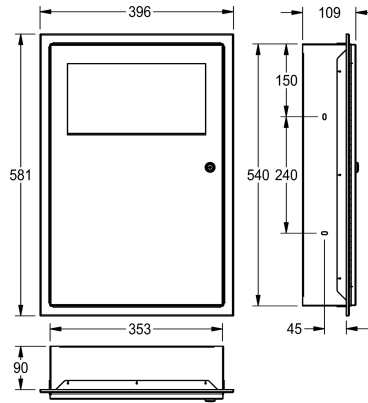

KWC RODAN

Waste bin for recessed mounting

Modell-Linie: RODAN | RODX604E

Accessories | Waste bins

KWC-No.

2000101347

Capacity approx. 16 litres, dimensions 396 x 581 x 109 mm (W x H x D)

2000101348

Capacity approx. 45 litres, dimensions 535 x 750 x 153 mm (W x H x D)

overall width

395 mm

535 mm

Waste bin for recessed mounting, stainless steel, surface satin finished, material thickness 0.8 mm, folding self closing lid, with integrated bag holder, cylinder lock with KWC standard key, includes stainless steel screws and dowels.

Capacity approx. 13 liters

Dimensions 396 x 581 x 109 mm (W x H x D)

Technical Data

bag holder
filling volume
lid
lock
material
material code
material thickness
overall depth
overall height
overall width
surface finish
type of fixing
type of mounting

yes
13 Liter
yes
key-lock
stainless steel
1.4301 Chrome Nickel steel V2A
0.8 mm
110 mm
580 mm
395 mm
satin finished
screw
recessed mounting