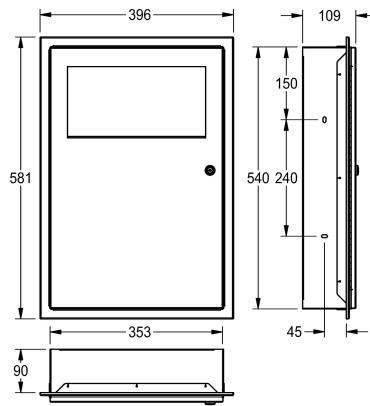

KWC RODAN

Waste bin for recessed mounting

Modell-Linie: RODAN | RODX604E

Accessories | Waste bins

KWC-No.

2000101347

Capacity approx. 16 litres, dimensions 396 x 581 x 109 mm (W x H x D)

2000101348

Capacity approx. 45 litres, dimensions 535 x 750 x 153 mm (W x H x D)

overall width

395 mm

535 mm

Waste bin for recessed mounting, stainless steel, surface satin finished, material thickness 0.8 mm, folding self closing lid, with integrated bag holder, cylinder lock with KWC standard key, includes stainless steel screws and dowels.

Capacity approx. 13 liters
Dimensions 396 x 581 x 109 mm (W x H x D)

Technical Data

bag holder
filling volume
lid
lock
material
material code
material thickness
overall depth
overall height
overall width
surface finish
type of fixing
type of mounting

yes
13 Liter
yes
key-lock
stainless steel
1.4301 Chrome Nickel steel V2A
0.8 mm
110 mm
580 mm
395 mm
satin finished
screw
recessed mounting