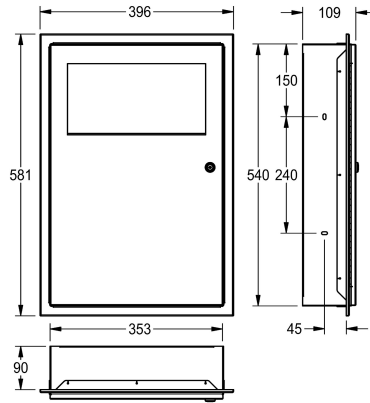

KWC RODAN

Waste bin for recessed mounting

Modell-Linie: RODAN | RODX604E

Accessories | Waste bins

KWC-No.

2000101347

Capacity approx. 16 litres, dimensions 396 x 581 x 109 mm (W x H x D)

2000101348

Capacity approx. 45 litres, dimensions 535 x 750 x 153 mm (W x H x D)

overall width

395 mm

535 mm

Waste bin for recessed mounting, stainless steel, surface satin finished, material thickness 0.8 mm, folding self closing lid, with integrated bag holder, cylinder lock with KWC standard key, includes stainless steel screws and dowels.

Capacity approx. 13 liters
Dimensions 396 x 581 x 109 mm (W x H x D)

Technical Data

bag holder
filling volume
lid
lock
material
material code
material thickness
overall depth
overall height
overall width
surface finish
type of fixing
type of mounting

yes
13 Liter
yes
key-lock
stainless steel
1.4301 Chrome Nickel steel V2A
0.8 mm
110 mm
580 mm
395 mm
satin finished
screw
recessed mounting