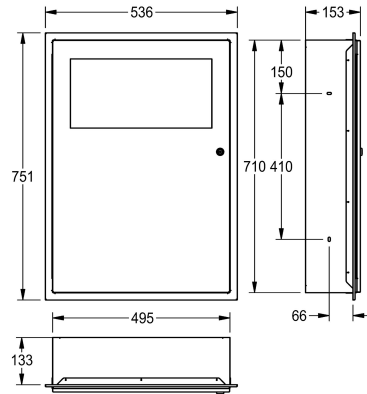

KWC RODAN

Waste bin for recessed mounting

Modell-Linie: RODAN | RODX606E

Accessories | Waste bins

KWC-No.

2000101347

Capacity approx. 16 litres, dimensions 396 x 581 x 109 mm (W x H x D)

2000101348

Capacity approx. 45 litres, dimensions 535 x 750 x 153 mm (W x H x D)

overall width

395 mm

535 mm

Waste bin for recessed mounting, stainless steel, surface satin finished, material thickness 0.8 mm, folding self closing lid, with integrated bag holder, cylinder lock with KWC standard key, includes stainless steel screws and dowels.

Capacity approx. 45 liters

Dimensions 535 x 750 x 153 mm (W x H x D)

Technical Data

bag holder

yes

filling volume

45 Liter

lid

yes

lock

key-lock

material

stainless steel

material code

1.4301 Chrome Nickel steel V2A

material thickness

0.8 mm

overall depth

153 mm

overall height

750 mm

overall width

535 mm

surface finish

satin finished

type of fixing

screw

type of mounting

recessed mounting