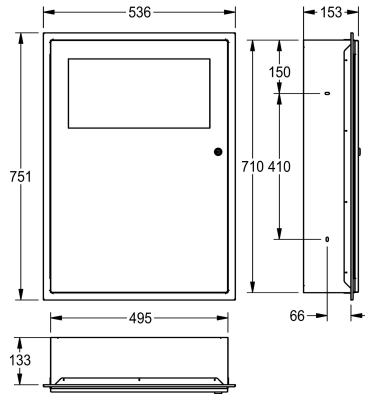

KWC RODAN

Waste bin for recessed mounting

Modell-Linie: RODAN | RODX606E

Accessories | Waste bins

KWC-No.

2000101347

Capacity approx. 16 litres, dimensions 396 x 581 x 109 mm (W x H x D)

2000101348

Capacity approx. 45 litres, dimensions 535 x 750 x 153 mm (W x H x D)

overall width

395 mm

535 mm

Waste bin for recessed mounting, stainless steel, surface satin finished, material thickness 0.8 mm, folding self closing lid, with integrated bag holder, cylinder lock with KWC standard key, includes stainless steel screws and dowels.

Capacity approx. 45 liters
Dimensions 535 x 750 x 153 mm (W x H x D)

Technical Data

bag holder
filling volume
lid
lock
material
material code
material thickness
overall depth
overall height
overall width
surface finish
type of fixing
type of mounting

yes
45 Liter
yes
key-lock
stainless steel
1.4301 Chrome Nickel steel V2A
0.8 mm
153 mm
750 mm
535 mm
satin finished
screw
recessed mounting