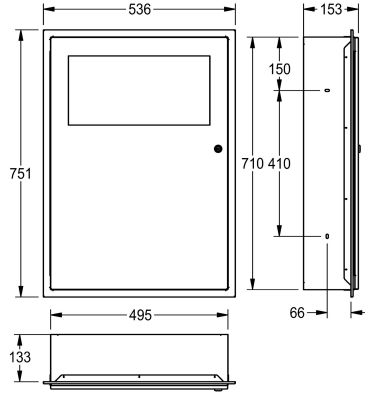

KWC RODAN

Waste bin for recessed mounting

Modell-Linie: RODAN | RODX606E

Accessories | Waste bins

KWC-No.

2000101347

Capacity approx. 16 litres, dimensions 396 x 581 x 109 mm (W x H x D)

2000101348

Capacity approx. 45 litres, dimensions 535 x 750 x 153 mm (W x H x D)

overall width

395 mm

535 mm

Waste bin for recessed mounting, stainless steel, surface satin finished, material thickness 0.8 mm, folding self closing lid, with integrated bag holder, cylinder lock with KWC standard key, includes stainless steel screws and dowels.

Capacity approx. 45 liters
Dimensions 535 x 750 x 153 mm (W x H x D)

Technical Data

bag holder
filling volume
lid
lock
material
material code
material thickness
overall depth
overall height
overall width
surface finish
type of fixing
type of mounting

yes
45 Liter
yes
key-lock
stainless steel
1.4301 Chrome Nickel steel V2A
0.8 mm
153 mm
750 mm
535 mm
satin finished
screw
recessed mounting