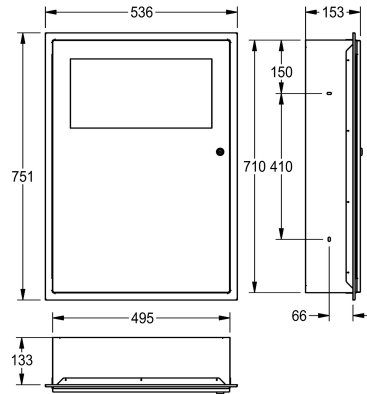

KWC RODAN

Waste bin for recessed mounting

Modell-Linie: RODAN | RODX606E

Accessories | Waste bins

KWC-No.

2000101347

Capacity approx. 16 litres, dimensions 396 x 581 x 109 mm (W x H x D)

2000101348

Capacity approx. 45 litres, dimensions 535 x 750 x 153 mm (W x H x D)

overall width

395 mm

535 mm

Waste bin for recessed mounting, stainless steel, surface satin finished, material thickness 0.8 mm, folding self closing lid, with integrated bag holder, cylinder lock with KWC standard key, includes stainless steel screws and dowels.

Capacity approx. 45 liters
Dimensions 535 x 750 x 153 mm (W x H x D)

Technical Data

bag holder
filling volume
lid
lock
material
material code
material thickness
overall depth
overall height
overall width
surface finish
type of fixing
type of mounting

yes
45 Liter
yes
key-lock
stainless steel
1.4301 Chrome Nickel steel V2A
0.8 mm
153 mm
750 mm
535 mm
satin finished
screw
recessed mounting