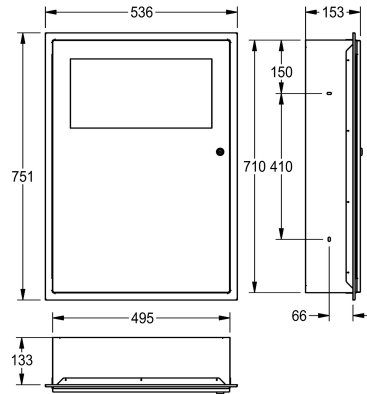

KWC RODAN

Waste bin for recessed mounting

Modell-Linie: RODAN | RODX606E

Accessories | Waste bins

KWC-No.

2000101347

Capacity approx. 16 litres, dimensions 396 x 581 x 109 mm (W x H x D)

2000101348

Capacity approx. 45 litres, dimensions 535 x 750 x 153 mm (W x H x D)

overall width

395 mm

535 mm

Waste bin for recessed mounting, stainless steel, surface satin finished, material thickness 0.8 mm, folding self closing lid, with integrated bag holder, cylinder lock with KWC standard key, includes stainless steel screws and dowels.

Capacity approx. 45 liters

Dimensions 535 x 750 x 153 mm (W x H x D)

Technical Data

bag holder

yes

filling volume

45 Liter

lid

0.8 mm

overall depth

153 mm

overall height

750 mm

overall width

535 mm

surface finish