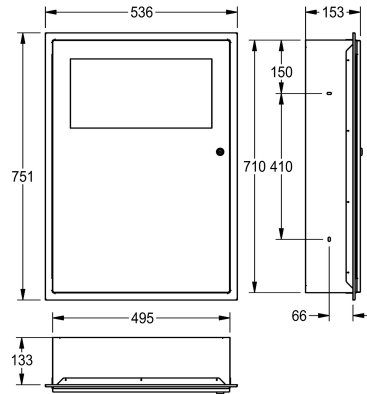

KWC RODAN

Waste bin for recessed mounting

Modell-Linie: RODAN | RODX606E

Accessories | Waste bins

KWC-No.

2000101347

Capacity approx. 16 litres, dimensions 396 x 581 x 109 mm (W x H x D)

2000101348

Capacity approx. 45 litres, dimensions 535 x 750 x 153 mm (W x H x D)

overall width

395 mm

535 mm

Waste bin for recessed mounting, stainless steel, surface satin finished, material thickness 0.8 mm, folding self closing lid, with integrated bag holder, cylinder lock with KWC standard key, includes stainless steel screws and dowels.

Capacity approx. 45 liters

Dimensions 535 x 750 x 153 mm (W x H x D)

Technical Data

bag holder
filling volume
lid
lock
material
material code
material thickness
overall depth
overall height
overall width
surface finish
type of fixing
type of mounting

yes
45 Liter
yes
key-lock
stainless steel
1.4301 Chrome Nickel steel V2A
0.8 mm
153 mm
750 mm
535 mm
satin finished
screw
recessed mounting