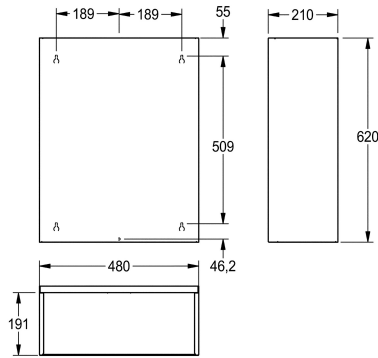

### KWC-No.

**2000101351**

Capacity approx. 60 litres Dimensions 480 x 620 x 210 mm (W x H x D)

Waste bin for wall mounting, stainless steel, surface satin finished, material thickness 0.8 mm, rounded edges, mounting either with mounting bracket or directly onto the wall, includes stainless steel screws and dowels.

Capacity approx. 60 liter  
Dimensions 480 x 620 x 210 mm (W x H x D)

### Technical Data

bag holder
filling volume
lid
lock
material
material code
material thickness
overall depth
overall height
overall width
surface finish
type of fixing
type of mounting

optional
60 Liter
optional
no lock
stainless steel
1.4301 Chrome Nickel steel V2A
0.8 mm
210 mm
620 mm
480 mm
satin finished
screw
wall mounting