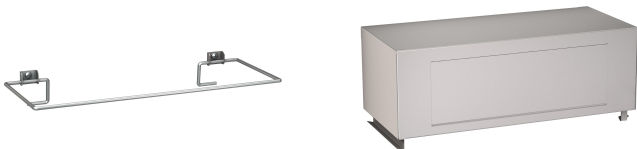

Optional Accessories