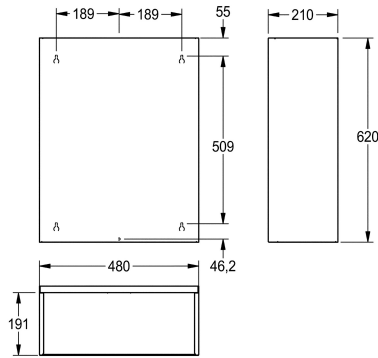

KWC RODAN Waste bin for wall mounting

Modell-Linie: RODAN | RODX607
Accessories | Waste bins

KWC-No.

2000101351

Capacity approx. 60 litres Dimensions 480 x 620 x 210 mm (W x H x D)

Waste bin for wall mounting, stainless steel, surface satin finished, material thickness 0.8 mm, rounded edges, mounting either with mounting bracket or directly onto the wall, includes stainless steel screws and dowels.

Capacity approx. 60 liter
Dimensions 480 x 620 x 210 mm (W x H x D)

Technical Data

bag holder
filling volume
lid
lock
material
material code
material thickness
overall depth
overall height
overall width
surface finish
type of fixing
type of mounting

optional
60 Liter
optional
no lock
stainless steel
1.4301 Chrome Nickel steel V2A
0.8 mm
210 mm
620 mm
480 mm
satin finished
screw
wall mounting

Optional Accessories

KWC RODAN
Waste bin for wall mounting