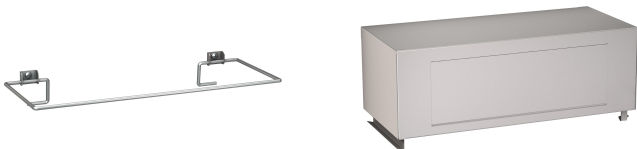

KWC RODAN Waste bin for wall mounting

Modell-Linie: RODAN | RODX607
Accessories | Waste bins

KWC-No.

2000101351

Capacity approx. 60 litres Dimensions 480 x 620 x 210 mm (W x H x D)

Waste bin for wall mounting, stainless steel, surface satin finished, material thickness 0.8 mm, rounded edges, mounting either with mounting bracket or directly onto the wall, includes stainless steel screws and dowels.

Capacity approx. 60 liter
Dimensions 480 x 620 x 210 mm (W x H x D)

Technical Data

bag holder
filling volume
lid
lock
material
material code
material thickness
overall depth
overall height
overall width
surface finish
type of fixing
type of mounting

optional
60 Liter
optional
no lock
stainless steel
1.4301 Chrome Nickel steel V2A
0.8 mm
210 mm
620 mm
480 mm
satin finished
screw
wall mounting

Optional Accessories

KWC RODAN
Waste bin for wall mounting