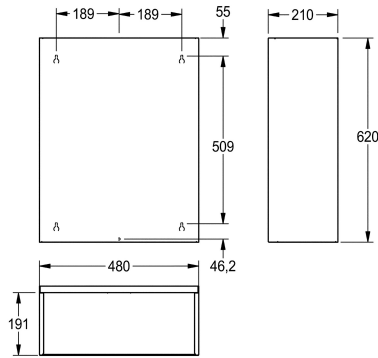

KWC RODAN Waste bin for wall mounting

Modell-Linie: RODAN | RODX607
Accessories | Waste bins

KWC-No.

2000101351

Capacity approx. 60 litres Dimensions 480 x 620 x 210 mm (W x H x D)

Waste bin for wall mounting, stainless steel, surface satin finished, material thickness 0.8 mm, rounded edges, mounting either with mounting bracket or directly onto the wall, includes stainless steel screws and dowels.

Capacity approx. 60 liter
Dimensions 480 x 620 x 210 mm (W x H x D)

Technical Data

bag holder
filling volume
lid
lock
material
material code
material thickness
overall depth
overall height
overall width
surface finish
type of fixing
type of mounting

optional
60 Liter
optional
no lock
stainless steel
1.4301 Chrome Nickel steel V2A
0.8 mm
210 mm
620 mm
480 mm
satin finished
screw
wall mounting

Optional Accessories

KWC RODAN

Waste bin for wall mounting