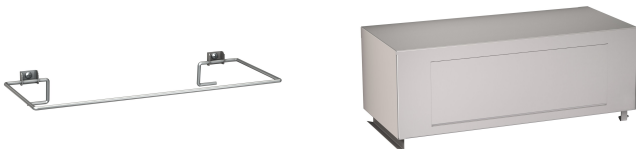

KWC RODAN Waste bin for wall mounting

Modell-Linie: RODAN | RODX607
Accessories | Waste bins

KWC-No.

2000101351

Capacity approx. 60 litres Dimensions 480 x 620 x 210 mm (W x H x D)

Waste bin for wall mounting, stainless steel, surface satin finished, material thickness 0.8 mm, rounded edges, mounting either with mounting bracket or directly onto the wall, includes stainless steel screws and dowels.

Capacity approx. 60 liter
Dimensions 480 x 620 x 210 mm (W x H x D)

Technical Data

bag holder
filling volume
lid
lock
material
material code
material thickness
overall depth
overall height
overall width
surface finish
type of fixing
type of mounting

optional
60 Liter
optional
no lock
stainless steel
1.4301 Chrome Nickel steel V2A
0.8 mm
210 mm
620 mm
480 mm
satin finished
screw
wall mounting

Optional Accessories

KWC RODAN

Waste bin for wall mounting