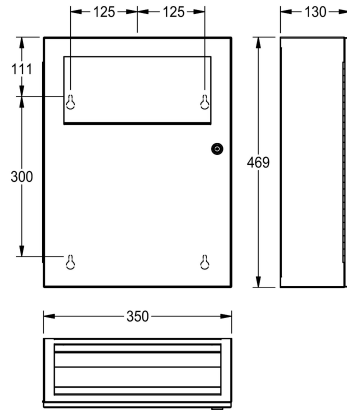

KWC RODAN

Hygiene waste bin for wall mounting

Modell-Linie: RODAN | RODX612

Accessories | Hygiene bins

KWC-No.

2000101358

Dimensions 350 x 469 x 130 mm (W x H x D)

Sanitary towel and disposal bin for wall mounting, stainless steel, surface satin finished, material thickness 0.8 mm, approx. 6 liter capacity, with integrated bag holder, self closing lid, with integrated storage for paper hygiene bags, can be combined with RODX191

hygiene bag dispenser for plastic bags, cylinder lock with KWC standard key, includes stainless steel screws and dowels.

Dimensions 350 x 469 x 130 mm (W x H x D)

Technical Data

bag holder
filling volume
lid
lock
material
material code
material thickness
overall depth
overall height
overall width
surface finish
type of fixing
type of mounting

yes
6 Liter
yes
key-lock
stainless steel
1.4301 Chrome Nickel steel V2A
0.8 mm
130 mm
469 mm
350 mm
satin finished
screw
wall mounting

Optional Accessories

KWC RODAN

Hygiene waste bin for wall mounting

Modell-Linie: **RODAN | RODX612**
Accessories | Hygiene bins