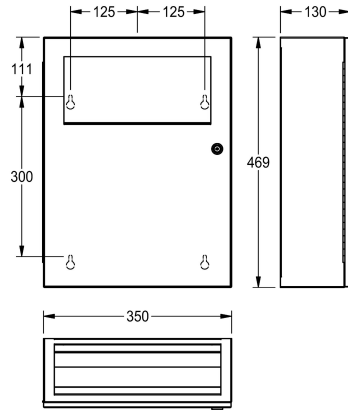

## KWC RODAN Hygiene waste bin for wall mounting

Modell-Linie: RODAN | RODX612  
Accessories | Hygiene bins

### KWC-No.

**2000101358**

Dimensions 350 x 469 x 130 mm (W x H x D)

Sanitary towel and disposal bin for wall mounting, stainless steel, surface satin finished, material thickness 0.8 mm, approx. 6 liter capacity, with integrated bag holder, self closing lid, with integrated storage for paper hygiene bags, can be combined with RODX191

hygiene bag dispenser for plastic bags, cylinder lock with KWC standard key, includes stainless steel screws and dowels.

Dimensions 350 x 469 x 130 mm (W x H x D)

### Technical Data

bag holder
filling volume
lid
lock
material
material code
material thickness
overall depth
overall height
overall width
surface finish
type of fixing
type of mounting

yes
6 Liter
yes
key-lock
stainless steel
1.4301 Chrome Nickel steel V2A
0.8 mm
130 mm
469 mm
350 mm
satin finished
screw
wall mounting