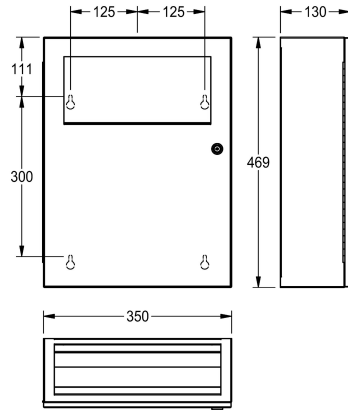

KWC RODAN

Hygiene waste bin for wall mounting

Modell-Linie: RODAN | RODX612

Accessories | Hygiene bins

KWC-No.

2000101358

Dimensions 350 x 469 x 130 mm (W x H x D)

Sanitary towel and disposal bin for wall mounting, stainless steel, surface satin finished, material thickness 0.8 mm, approx. 6 liter capacity, with integrated bag holder, self closing lid, with integrated storage for paper hygiene bags, can be combined with RODX191

hygiene bag dispenser for plastic bags, cylinder lock with KWC standard key, includes stainless steel screws and dowels.

Dimensions 350 x 469 x 130 mm (W x H x D)

Technical Data

bag holder

yes

filling volume

6 Liter

lid

yes

lock

key-lock

material

stainless steel

material code

1.4301 Chrome Nickel steel V2A

material thickness

0.8 mm

overall depth

130 mm

overall height

469 mm

overall width