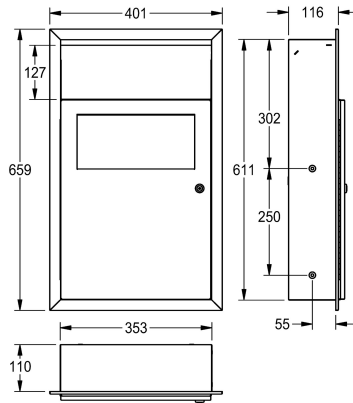

## KWC RODAN

Hygiene waste bin for recessed mounting

Modell-Linie: RODAN | RODX612E

Accessories | Hygiene bins

### KWC-No.

**2000101359**

Dimensions 401 x 659 x 130 mm (W x H x D)

Sanitary towel and disposal bin for recessed mounting, stainless steel, surface satin finished, material thickness 0.8 mm, approx. 6 liter capacity, with integrated bag holder, self closing lid, with integrated storage for paper hygiene bags, can be combined with RODX191 hygiene bag dispenser for plastic bags, cylinder lock

with KWC standard key, includes stainless steel screws and dowels.

Dimensions 401 x 659 x 130 mm (W x H x D)

### Technical Data

bag holder
filling volume
lid
lock
material
material code
material thickness
overall depth
overall height
overall width
surface finish
type of fixing
type of mounting

yes
6 Liter
yes
key-lock
stainless steel
1.4301 Chrome Nickel steel V2A
0.8 mm
130 mm
659 mm
401 mm
satin finished
screw
recessed mounting