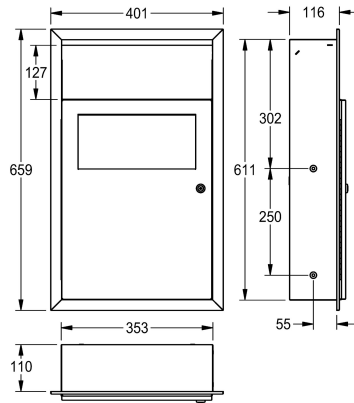

KWC RODAN

Hygiene waste bin for recessed mounting

Modell-Linie: RODAN | RODX612E

Accessories | Hygiene bins

KWC-No.

2000101359

Dimensions 401 x 659 x 130 mm (W x H x D)

Sanitary towel and disposal bin for recessed mounting, stainless steel, surface satin finished, material thickness 0.8 mm, approx. 6 liter capacity, with integrated bag holder, self closing lid, with integrated storage for paper hygiene bags, can be combined with RODX191 hygiene bag dispenser for plastic bags, cylinder lock

with KWC standard key, includes stainless steel screws and dowels.

Dimensions 401 x 659 x 130 mm (W x H x D)

Technical Data

bag holder
filling volume
lid
lock
material
material code
material thickness
overall depth
overall height
overall width
surface finish
type of fixing
type of mounting

yes
6 Liter
yes
key-lock
stainless steel
1.4301 Chrome Nickel steel V2A
0.8 mm
130 mm
659 mm
401 mm
satin finished
screw
recessed mounting

Optional Accessories

KWC RODAN

Hygiene waste bin for recessed mounting