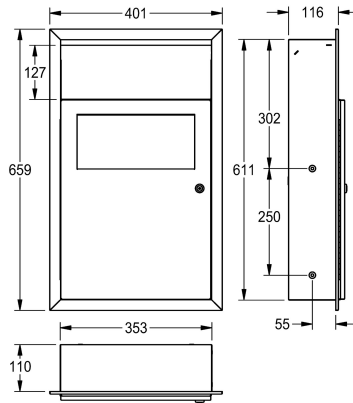

KWC RODAN

Hygiene waste bin for recessed mounting

Modell-Linie: RODAN | RODX612E

Accessories | Hygiene bins

KWC-No.

2000101359

Dimensions 401 x 659 x 130 mm (W x H x D)

Sanitary towel and disposal bin for recessed mounting, stainless steel, surface satin finished, material thickness 0.8 mm, approx. 6 liter capacity, with integrated bag holder, self closing lid, with integrated storage for paper hygiene bags, can be combined with RODX191 hygiene bag dispenser for plastic bags, cylinder lock

with KWC standard key, includes stainless steel screws and dowels.

Dimensions 401 x 659 x 130 mm (W x H x D)

Technical Data

bag holder
filling volume
lid
lock
material
material code
material thickness
overall depth
overall height
overall width
surface finish
type of fixing
type of mounting

yes
6 Liter
yes
key-lock
stainless steel
1.4301 Chrome Nickel steel V2A
0.8 mm
130 mm
659 mm
401 mm
satin finished
screw
recessed mounting

Optional Accessories

KWC RODAN

Hygiene waste bin for recessed mounting