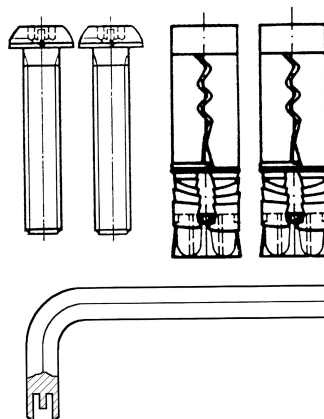

KWC HEAVY-DUTY BX protection system

Modell-Linie: HEAVYDUTY | BF22HD
Accessories | Complementary parts accessories

KWC-No.

2000101366

BX security system HD consisting of: 2 screws, 2 heavy duty wall plugs, 1 key (= set)

Mounting system HD, made of stainless steel, 2 locking screws, 2 anchor, 1 key = Set