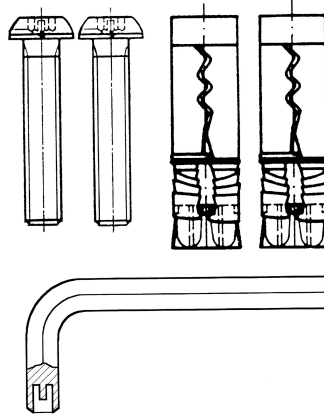

KWC HEAVY-DUTY BX protection system

Modell-Linie: HEAVYDUTY | BF22HD
Accessories | Complementary parts accessories

KWC-No.

2000101366

BX security system HD consisting of: 2 screws, 2 heavy duty wall plugs, 1 key (= set)

Mounting system HD, made of stainless steel, 2 locking screws, 2 anchor, 1 key = Set