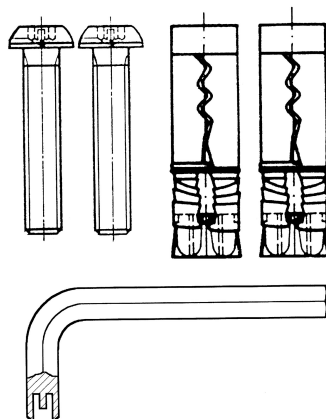

KWC HEAVY-DUTY BX protection system

Modell-Linie: HEAVYDUTY | BF22HD
Accessories | Complementary parts accessories

KWC-No.

2000101366

BX security system HD consisting of: 2 screws, 2 heavy duty wall plugs, 1 key (= set)

Mounting system HD, made of stainless steel, 2 locking screws, 2 anchor, 1 key = Set