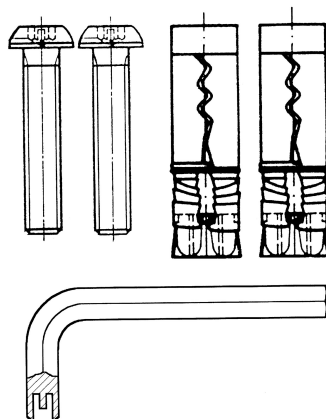

KWC HEAVY-DUTY BX-beveiligingssysteem

Modell-Linie: HEAVYDUTY | BF22HD
Accessoires | Toebehoren Accessoires

KWC-No.

2000101366

Beveiligingssysteem HD bestaande uit: 2 schroeven, 2 heavy-duty-pluggen, 1 sleutel (= set)

Mounting system HD, made of stainless steel, 2 locking screws, 2 anchor, 1 key = Set