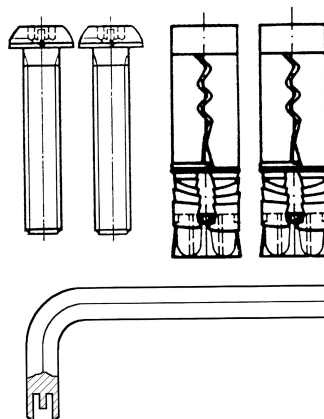

KWC HEAVY-DUTY BX-beveiligingsysteem

Modell-Linie: HEAVYDUTY | BF22HD
Accessoires | Toebehoren Accessoires

KWC-No.

2000101366

Beveiligingssysteem HD bestaande uit: 2 schroeven, 2 heavy-duty-pluggen, 1 sleutel (= set)

Mounting system HD, made of stainless steel, 2 locking screws, 2 anchor, 1 key = Set