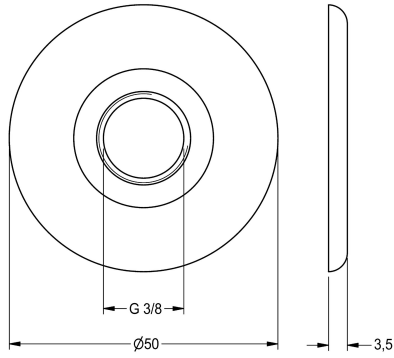

KWC Rosette

Modell-Linie: ANIMA | AQRM940
Drinking fountains | Complementary parts water dispensers

KWC-No.

2000101429

Chrome-plated rosette for drinking fountain tap

Chromium-plated rosette for drinking bubbler.

Technical Data

quantity

1

quantity uom

piece