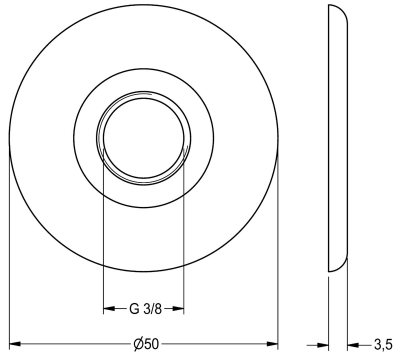

KWC Rosette

Modell-Linie: ANIMA | AQRM940
Drinking fountains | Complementary parts water dispensers

KWC-No.

2000101429

Chrome-plated rosette for drinking fountain tap

Chromium-plated rosette for drinking bubbler.

Technical Data

quantity

1

quantity uom

piece