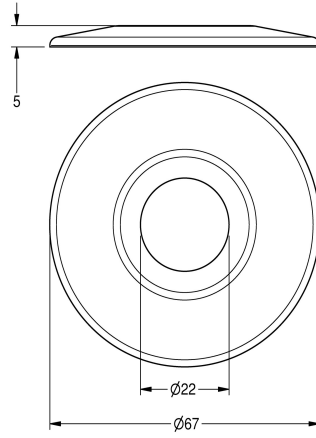

KWC Rosette

Modell-Linie: AQUALINE-S | ZAQUA003
Taps | Complementary parts taps

KWC-No.

2000101432

Rosette for compensating length

Rosette for AQUALINE-S self-closing bib tap, for compensating length for

valve alignment function and for covering gaps.

Technical Data

quantity

1

quantity uom

piece