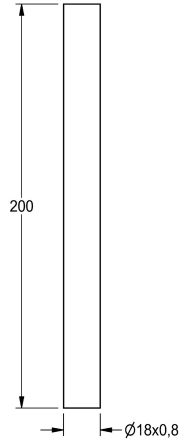

KWC Flushing pipe

Modell-Linie: **FLUSHING-TAPS-ACCS | AQRM912**
Flushing systems | Complementary parts flushings

KWC-No.

2000101434
Straight length 200 mm

2000101435
Flushing pipe, elbowed offset 35 mm

Flushing pipe for AQUALINE urinal flush valves for surface installation, length 200 mm, polished chromium-plated brass.

Straight

Technical Data

type of flushing pipe

urinal pipe

with crank

no