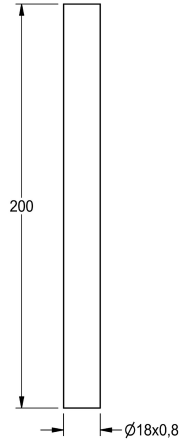

## KWC Flushing pipe

Modell-Linie: **FLUSHING-TAPS-ACCS | AQRM912**  
Flushing systems | Complementary parts flushings

### KWC-No.

**2000101434**  
Straight length 200 mm

**2000101435**  
Flushing pipe, elbowed offset 35 mm

Flushing pipe for AQUALINE urinal flush valves for surface installation, length 200 mm, polished chromium-plated brass.

Straight