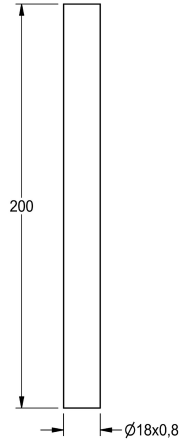

KWC Flushing pipe

Modell-Linie: **FLUSHING-TAPS-ACCS | AQRM912**
Flushing systems | Complementary parts flushings

KWC-No.

2000101434
Straight length 200 mm

2000101435
Flushing pipe, elbowed offset 35 mm

Flushing pipe for AQUALINE urinal flush valves for surface installation, length 200 mm, polished chromium-plated brass.

Straight

Technical Data

type of flushing pipe

urinal pipe

with crank

no