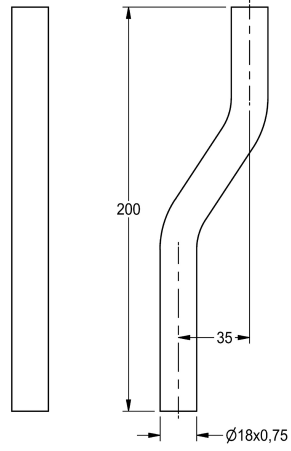

## KWC Flushing pipe

Modell-Linie: **FLUSHING-TAPS-ACCS | AQRM913**  
Flushing systems | Complementary parts flushings

### KWC-No.

**2000101434**  
Straight length 200 mm

**2000101435**  
Flushing pipe, elbowed offset 35 mm

Flushing pipe for AQUALINE-Urinal flush valve, length 200mm, with bend 35 mm.

Diameter 18 mm

### Technical Data

crank  
type of flushing pipe  
with crank

35 mm  
urinal pipe  
yes