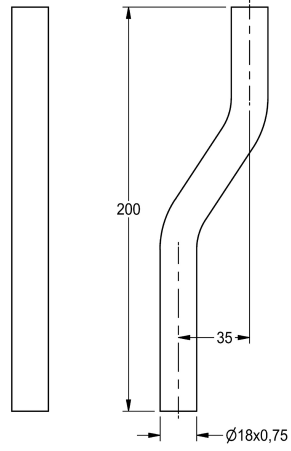

KWC Flushing pipe

Modell-Linie: FLUSHING-TAPS-ACCS | AQRM913
Flushing systems | Complementary parts flushings

KWC-No.

2000101434
Straight length 200 mm

2000101435
Flushing pipe, elbowed offset 35 mm

Flushing pipe for AQUALINE-Urinal flush valve, length 200mm, with bend 35 mm.

Diameter 18 mm

Technical Data

crank
type of flushing pipe
with crank

35 mm
urinal pipe
yes