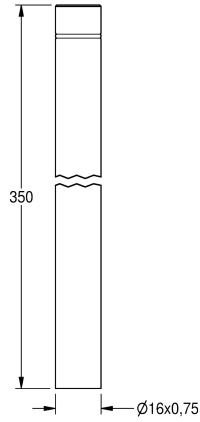

KWC

Flushing pipe extension

Modell-Linie: FLUSHING-TAPS-ACCS | AQRM914

Flushing systems | Complementary parts flushings

KWC-No.

2000101436

Flushing pipe extension, length 350 mm, straight

2000101438

Flushing pipe extension, length 350 mm, crank 25 mm

2000101439

Flushing pipe extension, length 350 mm, crank 30 mm

2000101440

Flushing pipe extension, length 350 mm, crank 35 mm

Flushing pipe extension with O-ring for urinal flush valves, length 350 mm, polished chromium-plated brass.

Straight

Technical Data

type of flushing pipe

urinal pipe extension

with crank

no