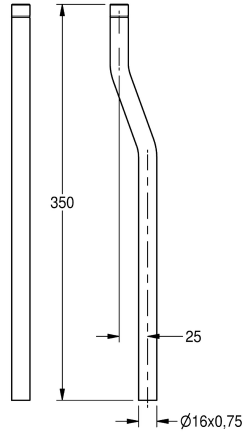

KWC

Flushing pipe extension

Modell-Linie: FLUSHING-TAPS-ACCS | AQRM916

Flushing systems | Complementary parts flushings

KWC-No.

2000101436

Flushing pipe extension, length 350 mm, straight

2000101438

Flushing pipe extension, length 350 mm, crank 25 mm

2000101439

Flushing pipe extension, length 350 mm, crank 30 mm

2000101440

Flushing pipe extension, length 350 mm, crank 35 mm

Flushing pipe extension with O-ring for urinal flush valves, length 350 mm, polished chromium-plated brass.

With crank 25 mm

Technical Data

crank

25 mm

type of flushing pipe

urinal pipe extension

with crank

yes