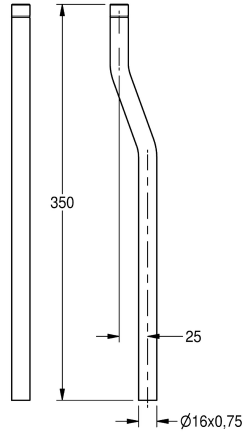

KWC Flushing pipe extension

Modell-Linie: FLUSHING-TAPS-ACCS | AQRM916
Spolssystem | Kompletterande delar spolningar

KWC-No.

2000101436

Flushing pipe extension, length 350 mm, straight

2000101438

Flushing pipe extension, length 350 mm, crank 25 mm

2000101439

Flushing pipe extension, length 350 mm, crank 30 mm

2000101440

Flushing pipe extension, length 350 mm, crank 35 mm

Flushing pipe extension with O-ring for urinal flush valves, length 350 mm, polished chromium-plated brass.

With crank 25 mm

Technical Data

ATT-WS-CRANK

25 mm

typ av spolrör

URINAL-PIPE-EXTEND

Med vev

Ja