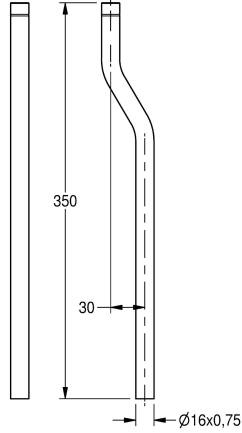

KWC

Flushing pipe extension

Modell-Linie: FLUSHING-TAPS-ACCS | AQRM917

Flushing systems | Complementary parts flushings

KWC-No.

2000101436

Flushing pipe extension, length 350 mm, straight

2000101438

Flushing pipe extension, length 350 mm, crank 25 mm

2000101439

Flushing pipe extension, length 350 mm, crank 30 mm

2000101440

Flushing pipe extension, length 350 mm, crank 35 mm

Flushing pipe extension with O-ring for urinal flush valves, length 350 mm, polished chromium-plated brass.

With crank 30 mm

Technical Data

crank

30 mm

type of flushing pipe

urinal pipe extension

with crank

yes