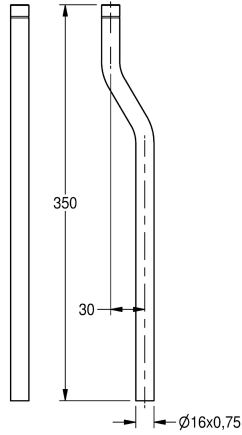

KWC Flushing pipe extension

Modell-Linie: **FLUSHING-TAPS-ACCS | AQRM917**
Flushing systems | Complementary parts flushings

KWC-No.

2000101436

Flushing pipe extension, length 350 mm, straight

2000101438

Flushing pipe extension, length 350 mm, crank 25 mm

2000101439

Flushing pipe extension, length 350 mm, crank 30 mm

2000101440

Flushing pipe extension, length 350 mm, crank 35 mm

Flushing pipe extension with O-ring for urinal flush valves, length 350 mm, polished chromium-plated brass.

With crank 30 mm

Technical Data

crank

30 mm

type of flushing pipe

urinal pipe extension

with crank

yes