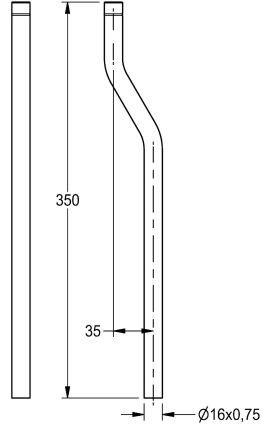

KWC

Flushing pipe extension

Modell-Linie: FLUSHING-TAPS-ACCS | AQRM918

Flushing systems | Complementary parts flushings

KWC-No.

2000101436

Flushing pipe extension, length 350 mm, straight

2000101438

Flushing pipe extension, length 350 mm, crank 25 mm

2000101439

Flushing pipe extension, length 350 mm, crank 30 mm

2000101440

Flushing pipe extension, length 350 mm, crank 35 mm

Flushing pipe extension with O-ring for urinal flush valves, length 350 mm, polished chromium-plated brass.

With crank 35 mm

Technical Data

crank

35 mm

type of flushing pipe

urinal pipe extension

with crank

yes