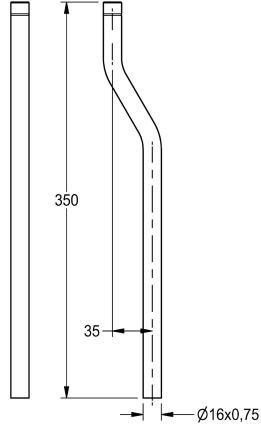

KWC

Flushing pipe extension

Modell-Linie: FLUSHING-TAPS-ACCS | AQRM918

Flushing systems | Complementary parts flushings

KWC-No.

2000101436

Flushing pipe extension, length 350 mm, straight

2000101438

Flushing pipe extension, length 350 mm, crank 25 mm

2000101439

Flushing pipe extension, length 350 mm, crank 30 mm

2000101440

Flushing pipe extension, length 350 mm, crank 35 mm

Flushing pipe extension with O-ring for urinal flush valves, length 350 mm, polished chromium-plated brass.

With crank 35 mm

Technical Data

crank
type of flushing pipe
with crank

35 mm
urinal pipe extension
yes