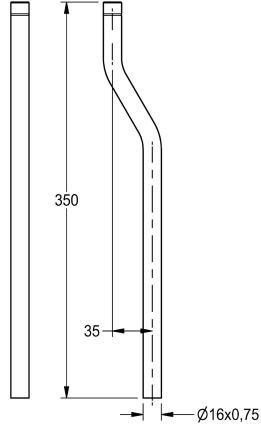

#### KWC-No.

---

**2000101436**

Valpijpverlenging, lengte 350 mm, rechte

---

**2000101438**

Valpijpverlenging, lengte 350 mm, sprong 25 mm

---

**2000101439**

Valpijpverlenging, lengte 350 mm, sprong 30 mm

---

**2000101440**

Valpijpverlenging, lengte 350 mm, sprong 35 mm

---

Flushing pipe extension with O-ring for urinal flush valves, length 350 mm, polished chromium-plated brass.

With crank 35 mm

#### Technical Data

---

Sprong

---

---

35 mm

---

Type spoelleiding