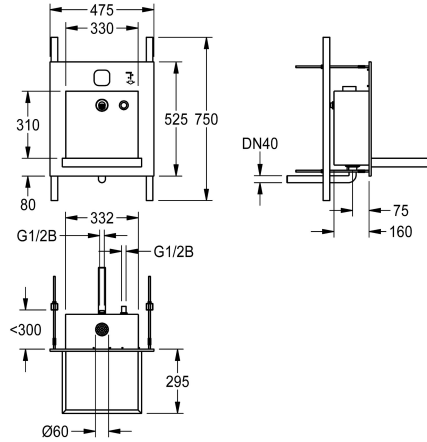

### KWC-No.

**2000101446**

ALL-IN-ONE washbasin unit, barrier-free, for water, soap, air

**2000101447**

ALL-IN-ONE washbasin unit, barrier-free, for water, soap

Washing unit for installation in the wall, barrier-free version, vandal-resistant, particularly suitable for public toilet facilities in car parks and parking decks. Function components accessible via service room. Complete unit with housing, user area and bowl made of stainless steel, surface brushed, welded. Bowl projection 310 mm.

Dimensions 475 x 530 x 470 mm (W x H x D)

For the delivery of water and soap with sequence control for hand dryer

### Technical Data

bowl position	Center
bowl - bowl height	40 mm
bowl finish	satın finished
bowl - depth	450 mm
bowl shape	rectangle
bowl - width	330 mm
colour	no colour
material	stainless steel
material code	1.4301 Chrome Nickel steel V2A
overall depth	470 mm
overall height	530 mm
overall width	475 mm
overflow	no
siphon included	no
surface finish	satın finished
tap ledge	no
type of mounting	recessed mounting
type of waste kit	welded perforated waste (non r
waste hole position	centre back
waste kit included	yes