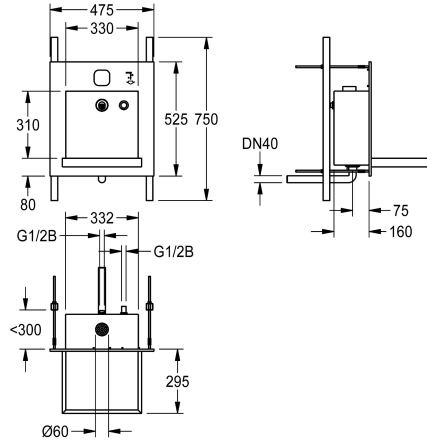

KWC ALL-IN-ONE

Washbasin unit, barrier-free, for water, soap, air

Modell-Linie: ALL-IN-ONE | ALIO325

Washbasins & Washtroughs | Wash basins

KWC-No.

2000101446

ALL-IN-ONE washbasin unit, barrier-free, for water, soap, air

2000101447

ALL-IN-ONE washbasin unit, barrier-free, for water, soap

Washing unit for installation in the wall, barrier-free version, vandal-resistant, particularly suitable for public toilet facilities in car parks and parking decks. Function components accessible via service room. Complete unit with housing, user area and bowl made of stainless steel, surface brushed, welded. Bowl projection 310 mm.

Dimensions 475 x 530 x 470 mm (W x H x D)

For the delivery of water and soap with sequence control for hand dryer

Technical Data

bowl position	Center
bowl - bowl height	40 mm
bowl finish	satın finished
bowl - depth	450 mm
bowl shape	rectangle
bowl - width	330 mm
colour	no colour
material	stainless steel
material code	1.4301 Chrome Nickel steel V2A
overall depth	470 mm
overall height	530 mm
overall width	475 mm
overflow	no
siphon included	no
surface finish	satın finished
tap ledge	no
type of mounting	recessed mounting
type of waste kit	welded perforated waste (non r
waste hole position	centre back
waste kit included	yes