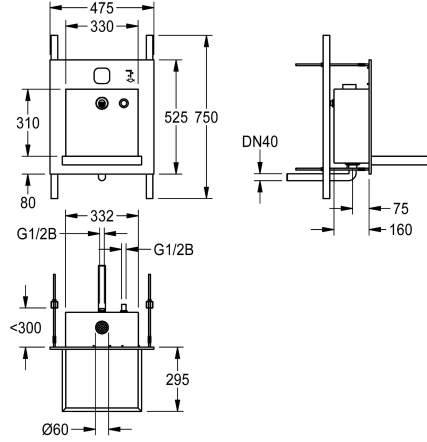

KWC ALL-IN-ONE

Washbasin unit, barrier-free, for water, soap, air

Modell-Linie: ALL-IN-ONE | ALIO325

Washbasins & Washtroughs | Wash basins

KWC-No.

2000101446

ALL-IN-ONE washbasin unit, barrier-free, for water, soap, air

2000101447

ALL-IN-ONE washbasin unit, barrier-free, for water, soap

Washing unit for installation in the wall, barrier-free version, vandal-resistant, particularly suitable for public toilet facilities in car parks and parking decks. Function components accessible via service room. Complete unit with housing, user area and bowl made of stainless steel, surface brushed, welded. Bowl projection 310 mm.

Dimensions 475 x 530 x 470 mm (W x H x D)

For the delivery of water and soap with sequence control for hand dryer

Technical Data

bowl position	center
bowl - bowl height	40 mm
bowl finish	satın finished
bowl - depth	450 mm
bowl shape	rectangle
bowl - width	330 mm
colour	No colour
material	stainless steel
material code	1.4301 Chrome Nickel steel V2A
overall depth	470 mm
overall height	530 mm
overall width	475 mm
overflow	no
siphon included	no
surface finish	satın finished
tap ledge	no
type of mounting	recessed mounting
type of waste kit	welded perforated waste (non r
waste hole position	centre back
waste kit included	yes