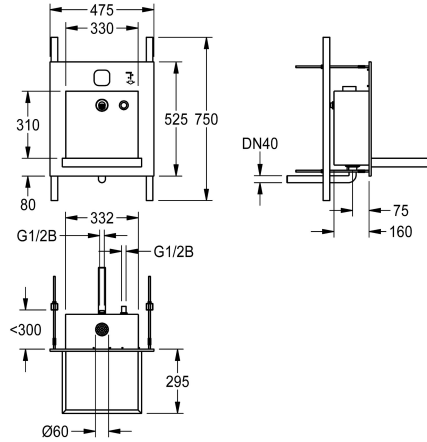

### KWC-No.

**2000101446**

ALL-IN-ONE washbasin unit, barrier-free, for water, soap, air

**2000101447**

ALL-IN-ONE washbasin unit, barrier-free, for water, soap

Washing unit for installation in the wall, barrier-free version, vandal-resistant, particularly suitable for public toilet facilities in car parks and parking decks. Function components accessible via service room. Complete unit with housing, user area and bowl made of stainless steel, surface brushed, welded. Bowl projection 310 mm.

Dimensions 475 x 530 x 470 mm (W x H x D)

For the delivery of water and soap with sequence control for hand dryer

### Technical Data

bowl position	center
bowl - bowl height	40 mm
bowl finish	satın finished
bowl - depth	450 mm
bowl shape	rectangle
bowl - width	330 mm
colour	No colour
material	stainless steel
material code	1.4301 Chrome Nickel steel V2A
overall depth	470 mm
overall height	530 mm
overall width	475 mm
overflow	no
siphon included	no
surface finish	satın finished
tap ledge	no
type of mounting	recessed mounting
type of waste kit	welded perforated waste (non r
waste hole position	centre back
waste kit included	yes