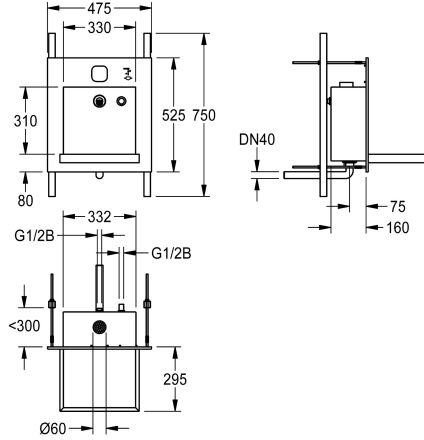

KWC ALL-IN-ONE

Washbasin unit, barrier-free, for water, soap

Modell-Linie: ALL-IN-ONE | ALIO335

Washbasins & Washtroughs | Wash basins

KWC-No.

2000101446

ALL-IN-ONE washbasin unit, barrier-free, for water, soap, air

2000101447

ALL-IN-ONE washbasin unit, barrier-free, for water, soap

Washing unit for installation in the wall, barrier-free version, vandal-resistant, particularly suitable for public toilet facilities in car parks and parking decks. Function components accessible via service room. Complete unit with housing, user area and bowl made of

stainless steel, surface brushed, welded. Bowl projection 310 mm.

For the delivery of water and soap
Dimensions 475 x 530 x 470 mm (W x H x D)

Technical Data

bowl position
bowl - bowl height
bowl finish
bowl - depth
bowl shape
bowl - width
colour
material
material code
overall depth
overall height
overall width
overflow
siphon included
surface finish
tap ledge
type of mounting
type of waste kit
waste hole position
waste kit included

Center
40 mm
satin finished
450 mm
rectangle
330 mm
no colour
stainless steel
1.4301 Chrome Nickel steel V2A
470 mm
530 mm
475 mm
no
no
satin finished
no
recessed mounting
welded perforated waste (non r
centre back
yes