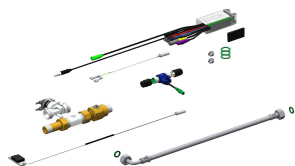

KWC ALL-IN-ONE

Washbasin unit, barrier-free, for water, soap

Modell-Linie: ALL-IN-ONE | ALIO335

Washbasins & Washtroughs | Wash basins

ALL-IN-ONE soap tank

2000101448
ZAQUA083

Electronic tap components

2000101449
AQUA121