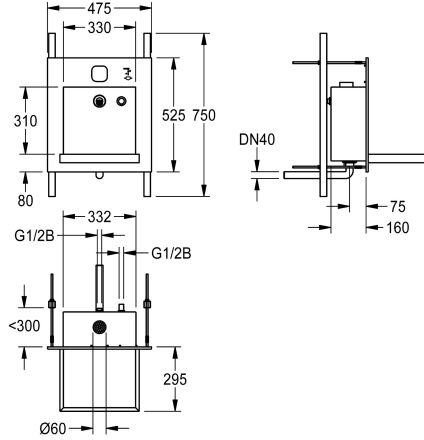

### KWC-No.

**2000101446**

ALL-IN-ONE washbasin unit, barrier-free, for water, soap, air

**2000101447**

ALL-IN-ONE washbasin unit, barrier-free, for water, soap

Washing unit for installation in the wall, barrier-free version, vandal-resistant, particularly suitable for public toilet facilities in car parks and parking decks. Function components accessible via service room. Complete unit with housing, user area and bowl made of

stainless steel, surface brushed, welded. Bowl projection 310 mm.

For the delivery of water and soap  
Dimensions 475 x 530 x 470 mm (W x H x D)

### Technical Data

bowl position
bowl - bowl height
bowl finish
bowl - depth
bowl shape
bowl - width
colour
material
material code
overall depth
overall height
overall width
overflow
siphon included
surface finish
tap ledge
type of mounting
type of waste kit
waste hole position
waste kit included

Center
40 mm
satin finished
450 mm
rectangle
330 mm
no colour
stainless steel
1.4301 Chrome Nickel steel V2A
470 mm
530 mm
475 mm
no
no
satin finished
no
recessed mounting
welded perforated waste (non r
centre back
yes