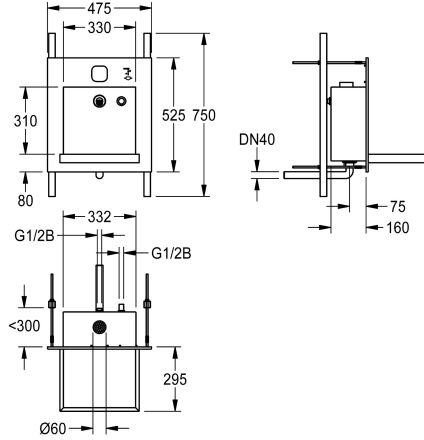

KWC ALL-IN-ONE

Washbasin unit, barrier-free, for water, soap

Modell-Linie: ALL-IN-ONE | ALIO335

Washbasins & Washtroughs | Wash basins

KWC-No.

2000101446

ALL-IN-ONE washbasin unit, barrier-free, for water, soap, air

2000101447

ALL-IN-ONE washbasin unit, barrier-free, for water, soap

Washing unit for installation in the wall, barrier-free version, vandal-resistant, particularly suitable for public toilet facilities in car parks and parking decks. Function components accessible via service room. Complete unit with housing, user area and bowl made of

stainless steel, surface brushed, welded. Bowl projection 310 mm.

For the delivery of water and soap
Dimensions 475 x 530 x 470 mm (W x H x D)

Technical Data

bowl position
bowl - bowl height
bowl finish
bowl - depth
bowl shape
bowl - width
colour
material
material code
overall depth
overall height
overall width
overflow
siphon included
surface finish
tap ledge
type of mounting
type of waste kit
waste hole position
waste kit included

center
40 mm
satin finished
450 mm
rectangle
330 mm
No colour
stainless steel
1.4301 Chrome Nickel steel V2A
470 mm
530 mm
475 mm
no
no
satin finished
no
recessed mounting
welded perforated waste (non r
centre back
yes