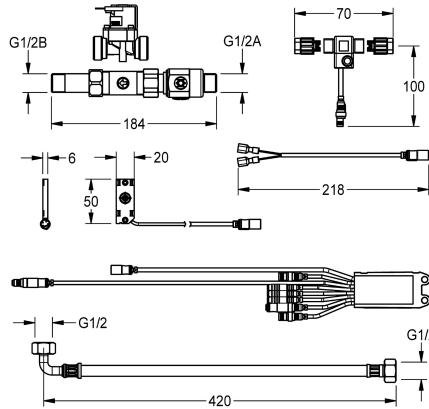

KWC Electronic tap components

Modell-Linie: PWC_A3000_OPEN | AQUA121
Taps | Electronic taps

KWC-No.

2000101449

Electronic tap components for washbasin unit, for touch-free control of the water supply

Electronic fitting components for the touch-free control of water for washing unit. Consisting of near-field sensor, electronic module, solenoid valve with shut-off, flush pipe, hose and electric T-junction.

hygiene flushing

yes

diameter nominal

DN 15

inlet size

G 1/2 A

Locking mechanism

Top section, non-ceramic