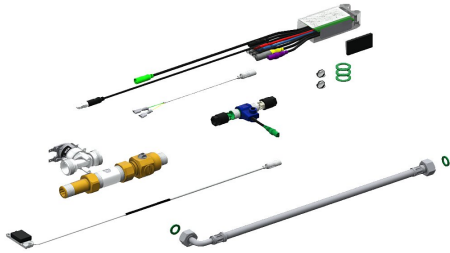

KWC Electronic tap components

Modell-Linie: PWC_A3000_OPEN | AQUA121
Taps | Electronic taps

KWC-No.

2000101449

Electronic tap components for washbasin unit, for touch-free control of the water supply

Electronic fitting components for the touch-free control of water for washing unit. Consisting of near-field sensor, electronic module, solenoid valve with shut-off, flush pipe, hose and electric T-junction.

default flow time

10 Seconds

depressurised

no

with filter

yes

functional principle

electronic self-closing

hygiene flushing

yes

diameter nominal

DN 15

inlet size

G 1/2 A

Locking mechanism

Top section, non-ceramic

KWC

Electronic tap components

Modell-Linie: PWC_A3000_OPEN | AQUA121
Taps | Electronic taps

Solenoid valve

2000104454
ETAPS0023
