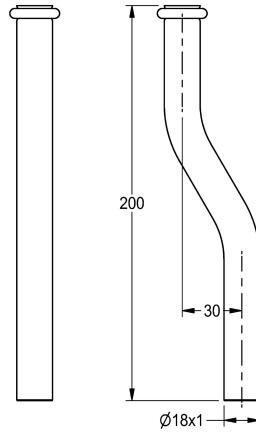

KWC Flushing pipe

Modell-Linie: **PROTRONIC | ZAQUA059**
Flushing systems | Complementary parts flushings

KWC-No.

2000101459

Flushing pipe, length 200 mm, straight

2000101461

Flushing pipe, length 200 mm, crank 30 mm

2000101462

Flushing pipe, length 200 mm, crank 40 mm

Flushing pipe for PROTRONIC urinal flush valve for surface installation, length 200 mm, polished chromium-plated brass.

With crank 30 mm

Technical Data

crank
type of flushing pipe
with crank

30 mm
urinal pipe
yes