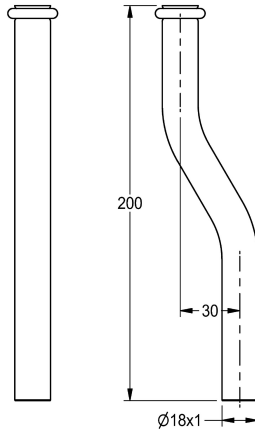

KWC Flushing pipe

Modell-Linie: **PROTRONIC | ZAQUA059**
Flushing systems | Complementary parts flushings

KWC-No.

2000101459

Flushing pipe, length 200 mm, straight

2000101461

Flushing pipe, length 200 mm, crank 30 mm

2000101462

Flushing pipe, length 200 mm, crank 40 mm

Flushing pipe for PROTRONIC urinal flush valve for surface installation, length 200 mm, polished chromium-plated brass.

With crank 30 mm

Technical Data

crank
type of flushing pipe
with crank

30 mm
urinal pipe
yes